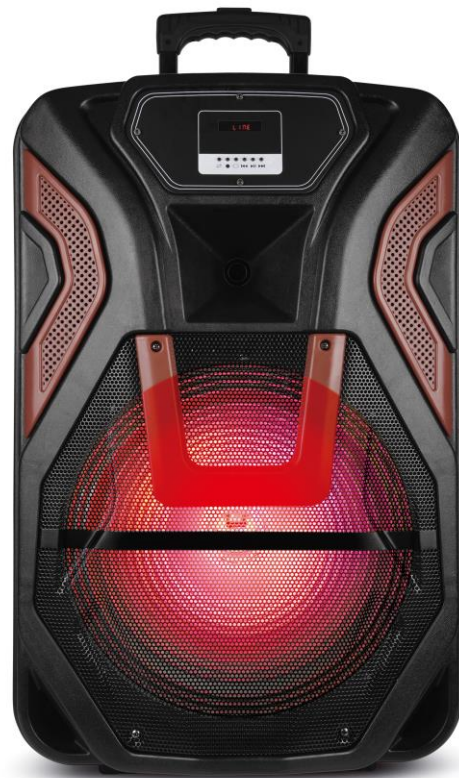

# Flashing Party Dance Light

**4500 Watts**

BLUE

RED

- USB SLOT
- LIGHT ON/OFF
- POWER ON/OFF
- ANTENNA
- AC INPUT
- EXT DC 12V IN
- AUX IN
- MICRO SD CARD SLOT
- MIC VOL-/+
- ECHO -/+
- BASS -/+
- TREBLE -/+
- VOLUME -/+
- MIC INPUT

## FEATURES

- Drivers: 15" Subwoofer + 3" Tweeter
- 5 Control Levels including; Volume, Treble, Bass, ECHO
- Woofer with Flashing Party Dance Light
- MIC Volume
- 4.5 A Rechargeable Battery (4 hrs. at Max Volume)
- FM Radio
- LED Display
- Peak Music Power Output (PMPO): 4500 W
- Stream Music from wireless Bluetooth® enabled devices
- Built-in MP3 player supports USB and MicroSD memory cards
- Inputs: Karaoke 6.3 mm MIC & 3.5 mm AUX
- Remote Control included
- Convenient Telescoping handle and trolley wheels