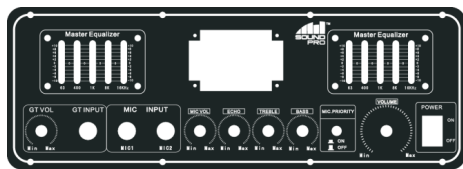

10" x 6
BIG POWER OUTPUT

8000 WATTS

Remote Control

SPECTRUM TUBE LIGHTS

FRONT PANEL

FEATURES

- Drivers: 6 x 10" Subwoofers + 4 x 1" Tweeters
- Dual Top Dome Multicolored LED Disco Room Light + Multicolored LED Flashing Lights on the Speaker
- Peak Music Power Output (PMPO): 8,000 W
- Inputs: 2x 6.3 mm MIC, 1x 6.3 mm GUITAR, 1x RCA
- FM Radio
- Dual 5 Band Equalizer
- LED Status Display
- Treble / Bass / Echo and Independent Source Level Controls
- Built-in MP3 player supports USB and SD memory cards
- Stream Music from Wireless Bluetooth® Devices with NFC Support
- Convenient side handle

PROFESSIONAL PARTY KARAOKE SPEAKER

- PROFESSIONAL PARTY KARAOKE SPEAKER
- 4 x 10" SUBWOOFER
- 4 x 1" TWEETER
- DOMES LIGHTS TOP OF UNIT
- WOOFER WITH FLASHING LIGHTS
- WIRELESS CONNECTION
- DUAL 5 BAND EQUALIZER
- USB / SD / FM RADIO / NFC
- RCA INPUT
- LED DISPLAY
- MIC PRIORITY
- RECORDING FUNCTION
- WITH MICROPHONE / GUITAR & VOLUME CONTROLS
- WITH BASS / TREBLE & ECHO CONTROLS
- GUITAR INPUT
- DUAL MICROPHONE INPUT
- REMOTE CONTROL
- CTN: 1
- G.W: 1.85
- N.W: 1.85
- QTY: 1 PC
- Color: Black