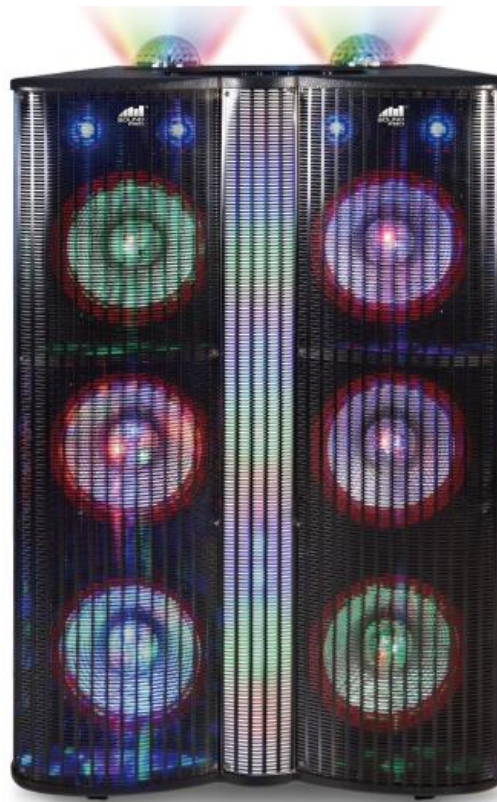

10" x 6
BIG POWER OUTPUT

8000 WATTS

Remote Control

SPECTRUM TUBE LIGHTS

FRONT PANEL

FEATURES

- Drivers: 6 x 10" Subwoofers + 4 x 1" Tweeters
- Dual Top Dome Multicolored LED Disco Room Light + Multicolored LED Flashing Lights on the Speaker
- Peak Music Power Output (PMPO): 8,000 W
- Inputs: 2x 6.3 mm MIC, 1x 6.3 mm GUITAR, 1x RCA
- FM Radio
- Dual 5 Band Equalizer
- LED Status Display
- Treble / Bass / Echo and Independent Source Level Controls
- Built-in MP3 player supports USB and SD memory cards
- Stream Music from Wireless Bluetooth® Devices with NFC Support
- Convenient side handle

PROFESSIONAL PARTY KARAOKE SPEAKER

- PROFESSIONAL PARTY KARAOKE SPEAKER
- 4 x 10" SUBWOOFER
- 4 x 1" TWEETER
- DOMES LIGHTS TOP OF UNIT
- WOOFER WITH FLASHING LIGHTS
- WIRELESS CONNECTION
- DUAL 5 BAND EQUALIZER
- USB / SD / FM RADIO / NFC
- RCA INPUT
- LED DISPLAY
- MIC PRIORITY
- RECORDING FUNCTION
- WITH MICROPHONE / GUITAR & VOLUME CONTROLS
- WITH BASS / TREBLE & ECHO CONTROLS
- GUITAR INPUT
- DUAL MICROPHONE INPUT
- REMOTE CONTROL
- CTN: 1
- G.W: 1.85
- N.W: 1.85
- QTY: 1 PC
- Color: Black