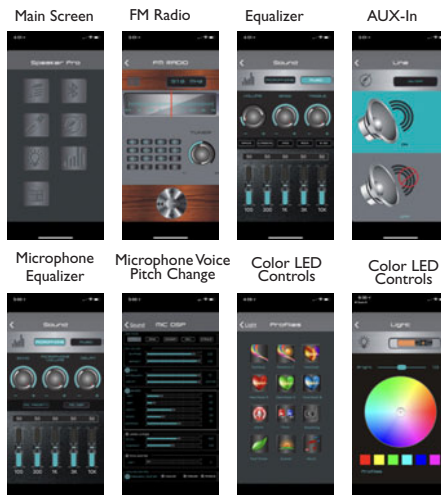

PBX-1210
12" RECHARGEABLE PARTY SPEAKER
WIRED MICROPHONE
APP CONTROLLED
FM RADIO AND USB
RGB LIGHT

- 12" Woofer
- USB Player
- Microphone Port
- Microphone Volume
- Microphone Echo
- AUX-In
- AC UL Adapter 100-240V
- Colors: Black
- Master Carton Qty: 1
- Master Carton Weight: 17.65 LBS
- Master Carton Dimensions: 14x15x22
- Unit Dimensions: 11.5x13x19.8
- Unit Weight: 13.90 LBS
- UPC: 6 06540 03691 4

SPEAKER-PRO APP
 Control all Function of the Speaker from your Smart Device